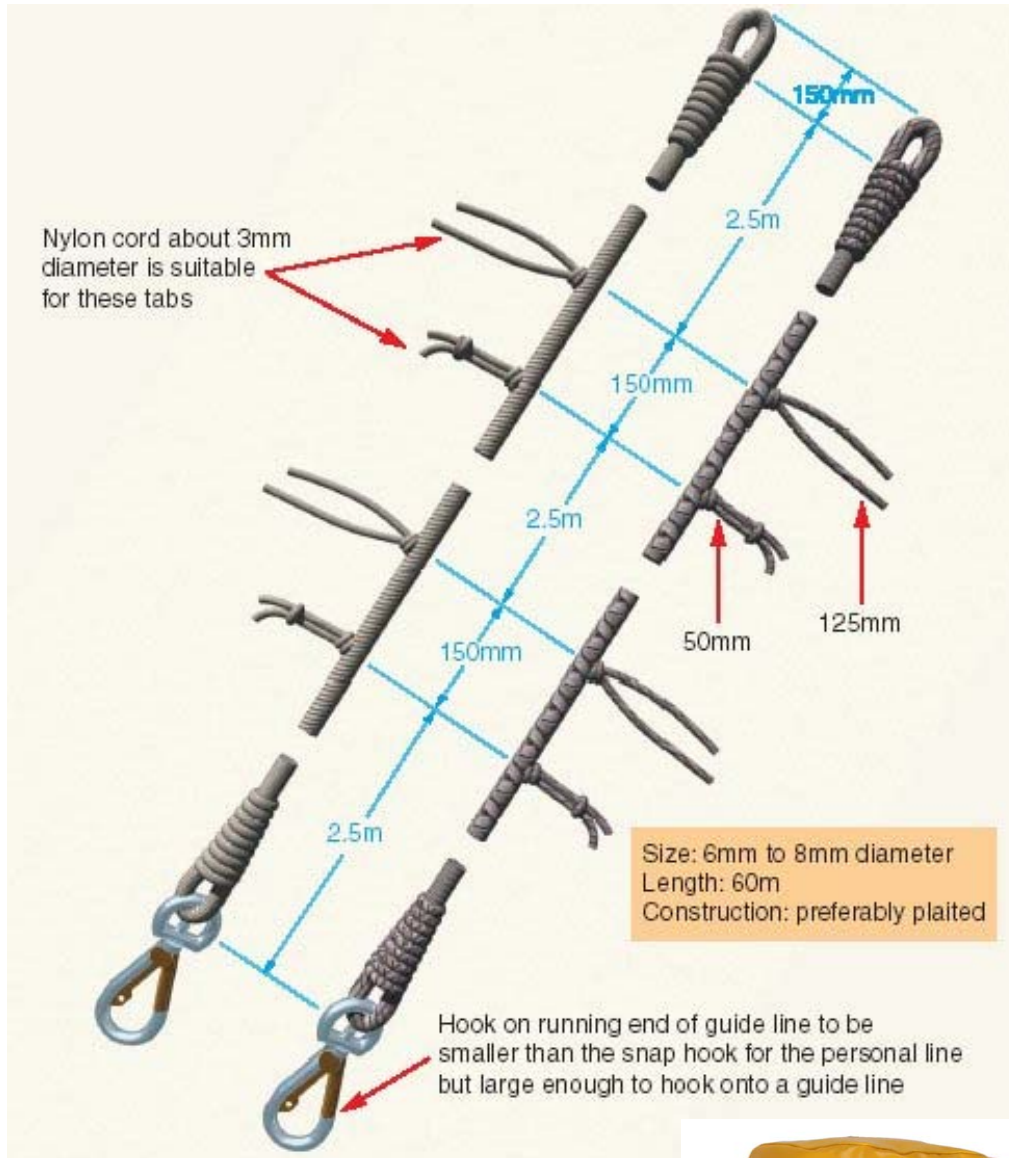

## 6 METRE PERSONAL LINE AND POUCH

## 60 METRE GUIDE LINE AND BAG