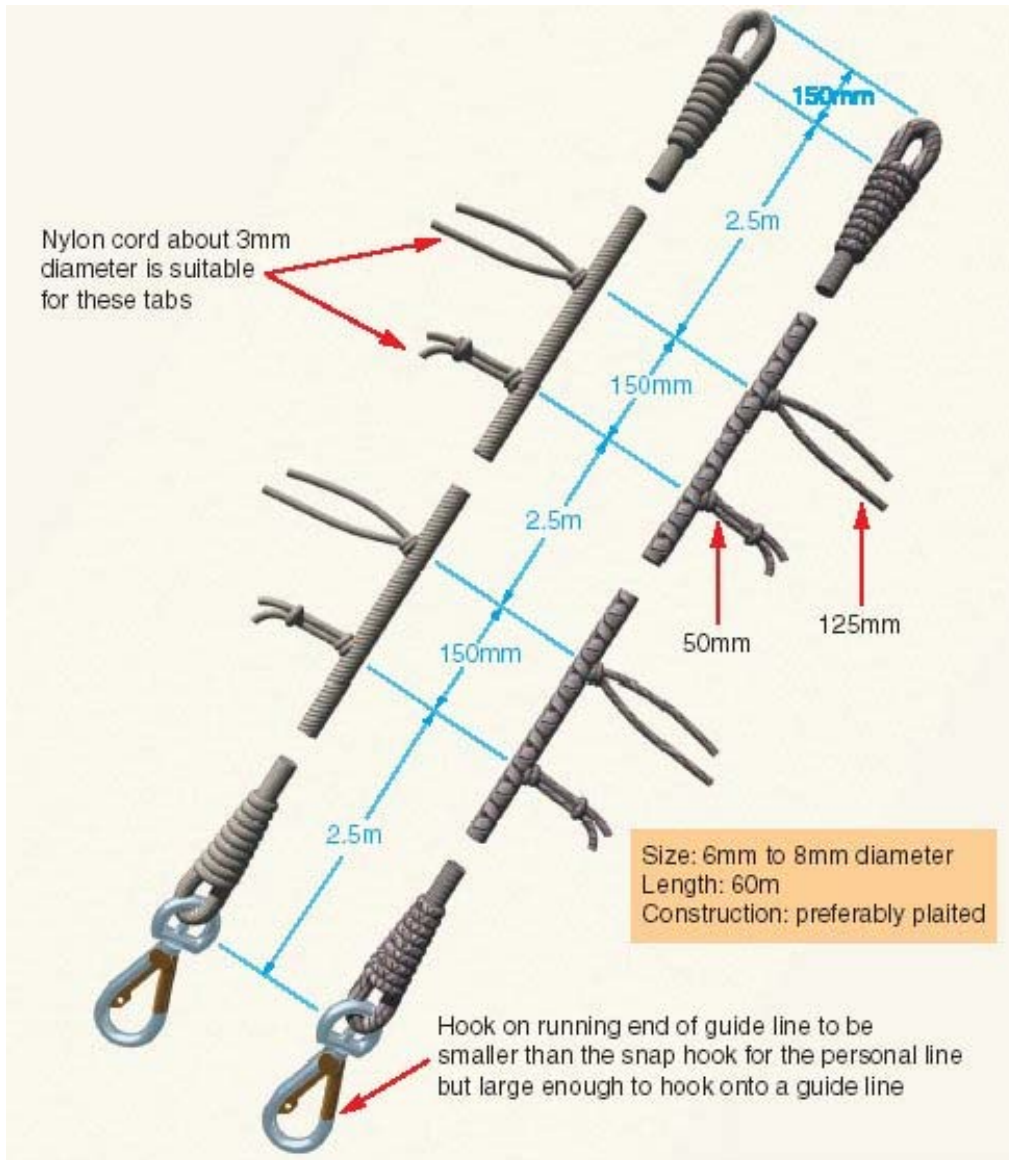

## 6 METRE PERSONAL LINE AND POUCH

## 60 METRE GUIDE LINE AND BAG